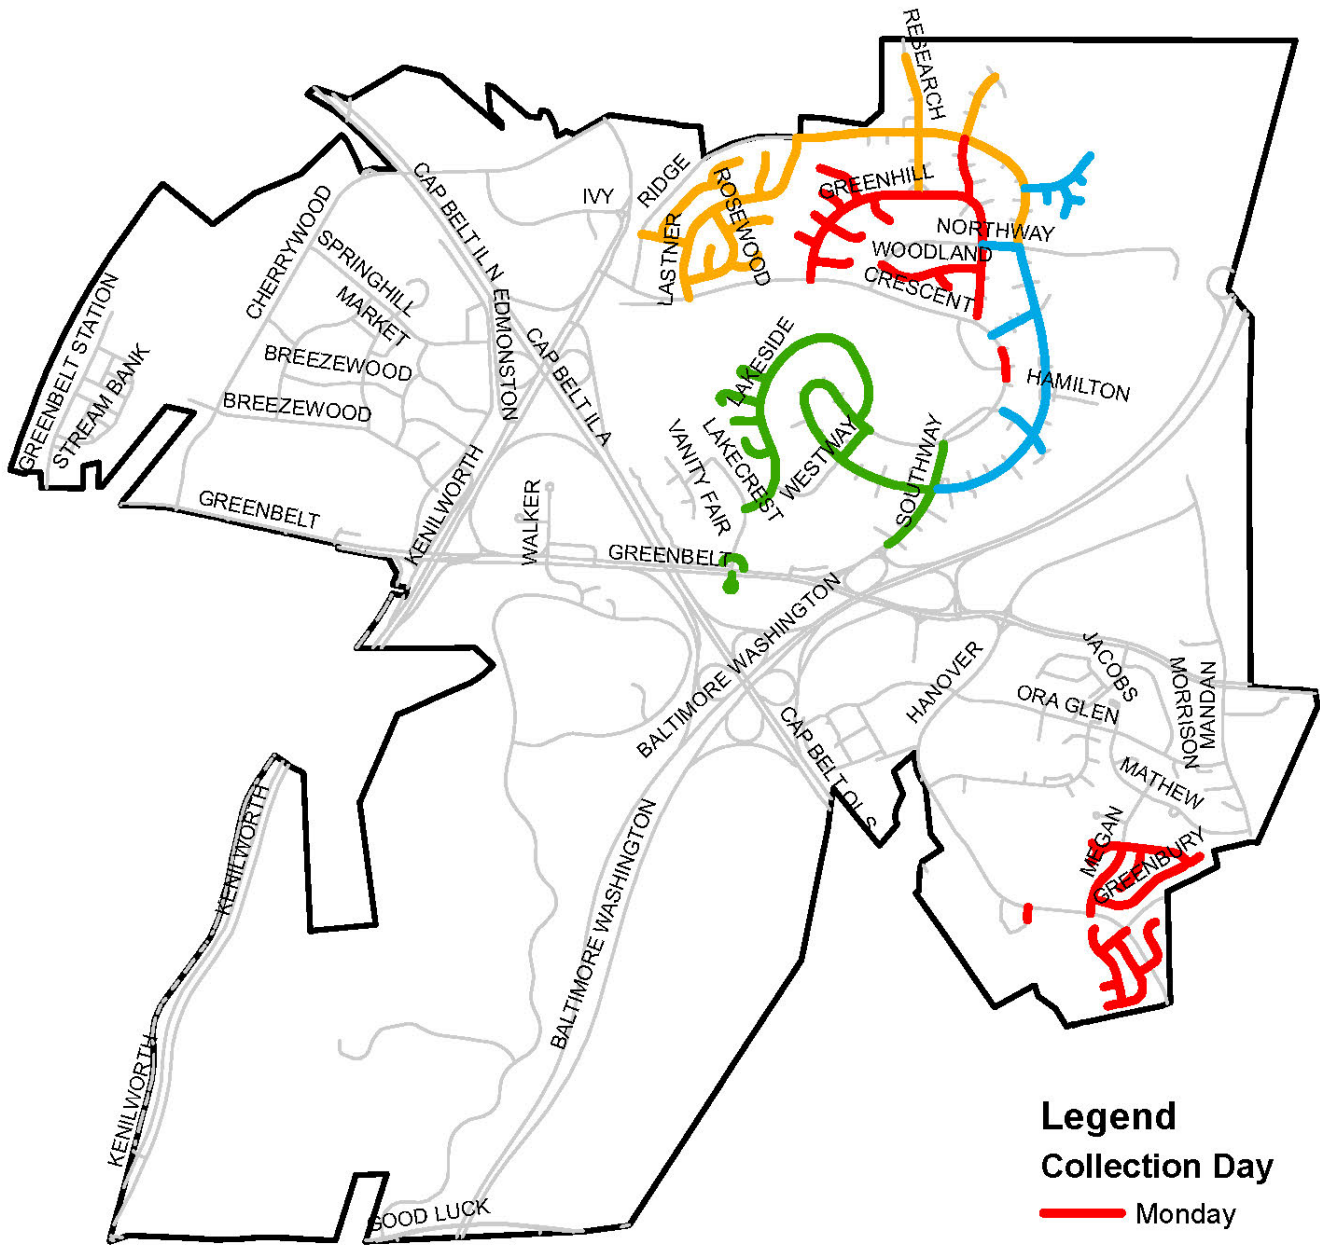

City of Greenbelt Refuse and Recycling Collection Routes

- Legend**
Collection Day
- Monday
 - Tuesday
 - Wednesday
 - Thursday