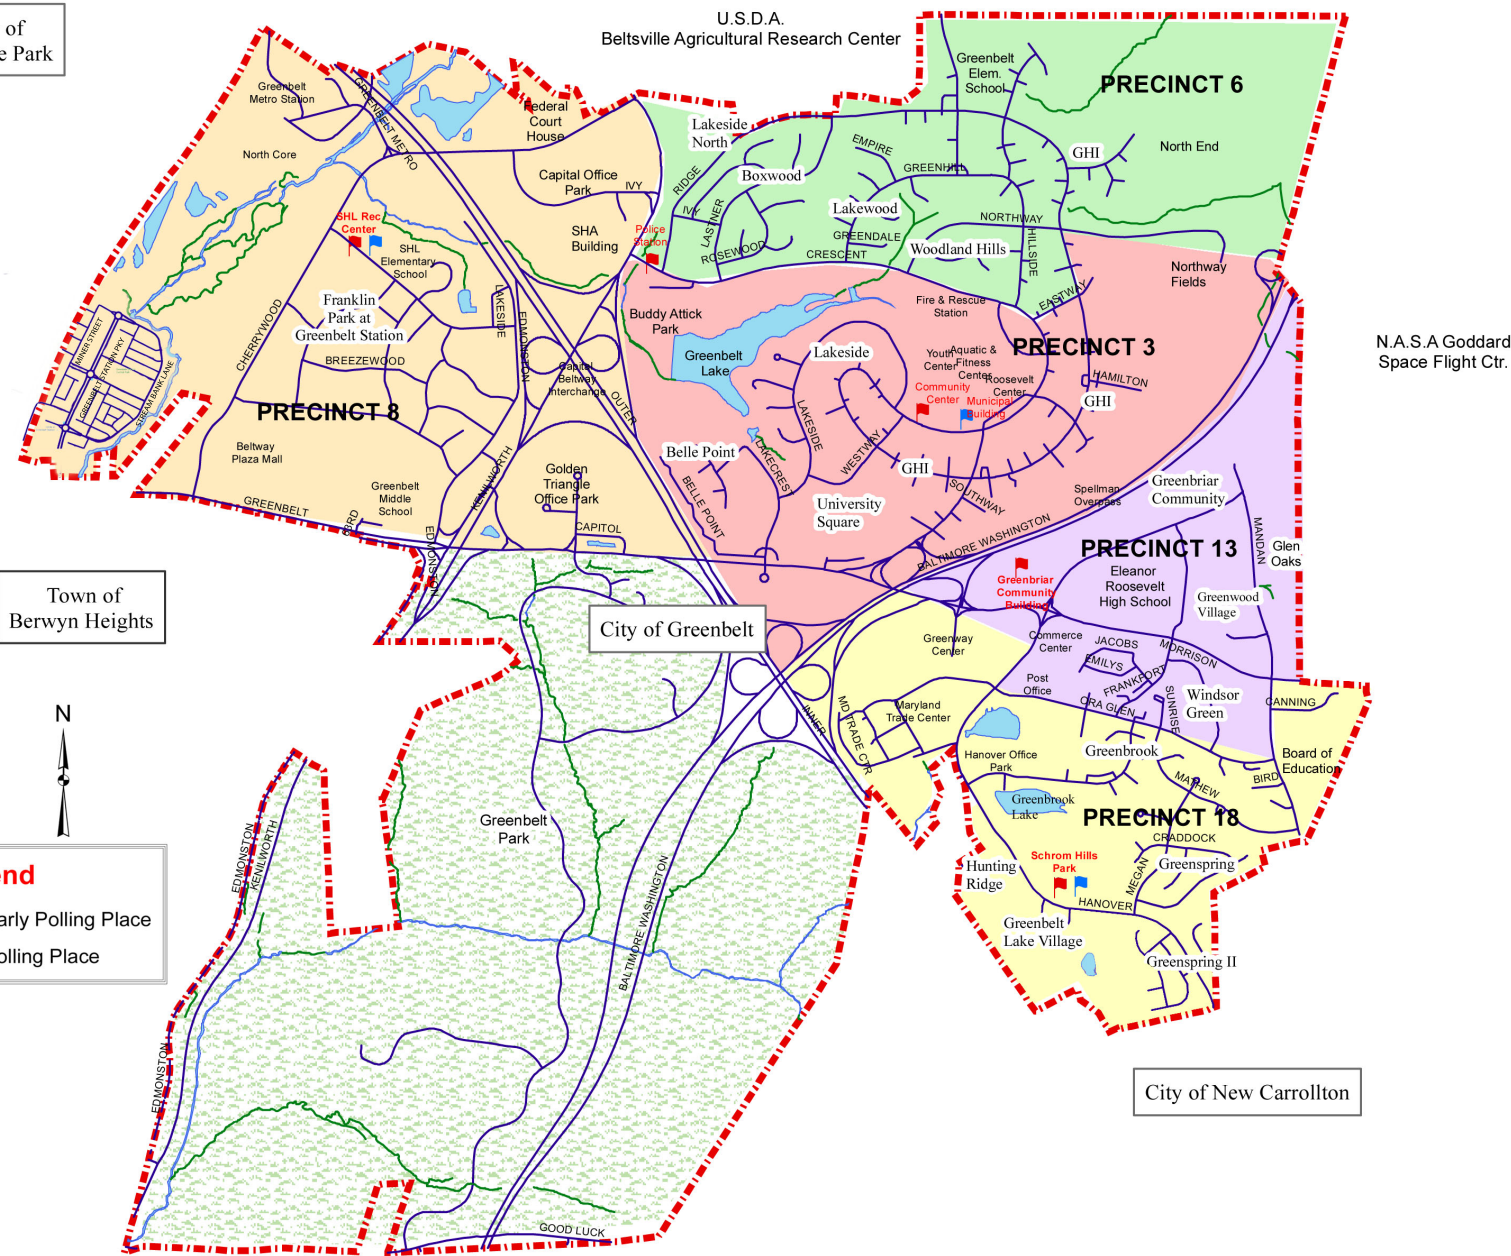

City of Greenbelt Election Precinct Map

Precincts, Streets and Polling Locations

City of
College Park

Town of
Berwyn Heights

Legend

- Early Polling Place
- Polling Place

City of New Carrollton

**PRECINCT 3
Greenbelt Community Center
15 Crescent Road**

- Crescent Rd. #1-62, 100 & 135
- Damsel Court
- Eastway #2
- Gardenway
- 7010 Greenbelt Road
- Lady Anne Court
- Lakecrest Circle
- Lakecrest Drive
- Lakeside Drive
- Lakeview Circle
- Maplewood Court
- Olivewood Court
- Parkway
- Pinecrest Court
- Ridge Road #1-42, 44, 46, & 48
- Southway
- Vanity Fair Drive
- Westway

**PRECINCT 8
Springhill Lake Recreation Center
6101 Cherrywood Lane**

- Breezewood Court
- Breezewood Drive
- Breezewood Terrace
- Cherrywood Court
- Cherrywood Lane
- Cherrywood Terrace
- Davis Point Lane
- Edmonston Court
- Edmonston Road
- Edmonston Terrace
- Greenbelt Station Parkway

- Miner Street
- North Center Drive
- North Channel Drive
- Rock Quarry Ave
- Sable Court
- Settling Pond Lane
- Smiths Cove Lane
- South Center Drive
- South Channel Drive
- Stream Bank Lane
- Springhill Court
- Springhill Drive
- Springhill Lane
- Springhill Terrace