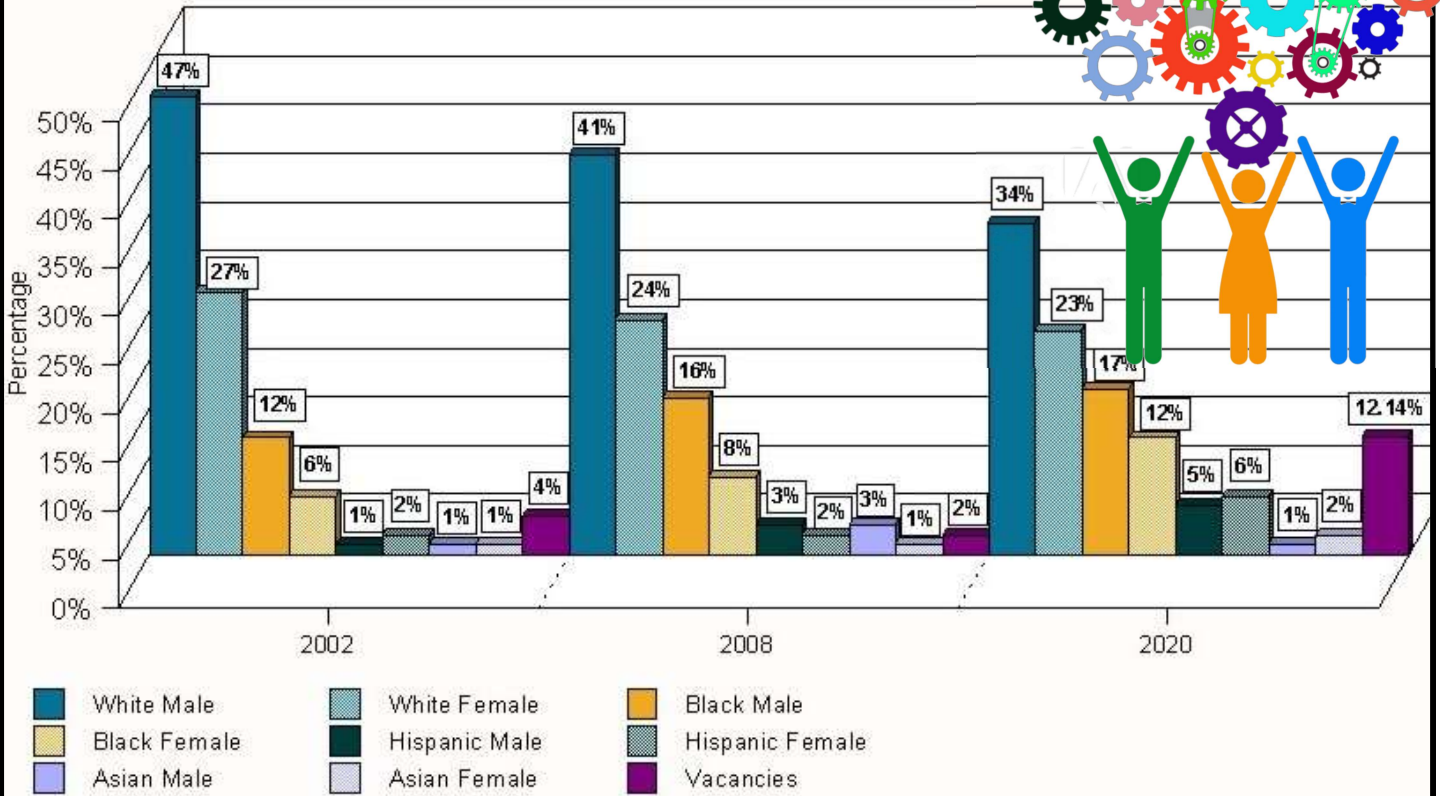

COMPOSITION OF WORKFORCE

GREENBELT SCHOOL POPULATIONS

As of September 30

	2017	2018	2019	2020
Greenbelt Elementary	625	607	605	550
Springhill Lake Elementary	843	873	891	815
Magnolia Elementary	498	501	514	513
Greenbelt Middle	1,315	1,360	1,468	1,471
Eleanor Roosevelt HS	2,602	2,649	2,629	2,546
Dora Kennedy French Immersion	671	673	676	654
Total	6,554	6,663	6,783	6,549